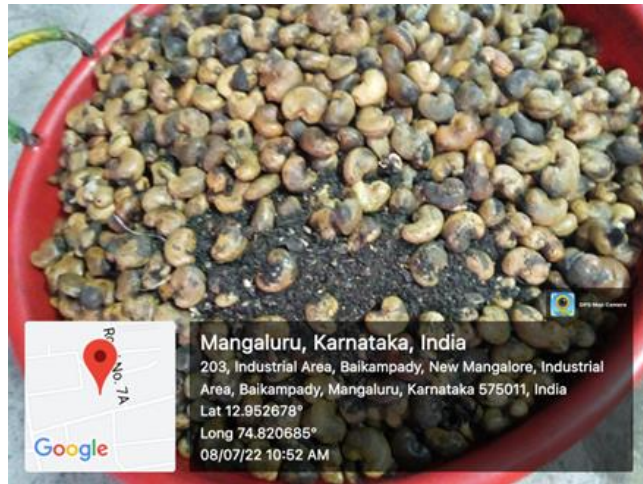

Mangaluru, Karnataka, India
203, Industrial Area, Baikampady, New Mangalore, Industrial Area, Baikampady, Mangaluru, Karnataka 575011, India
Lat 12.952678°
Long 74.820685°
08/07/22 10:52 AM