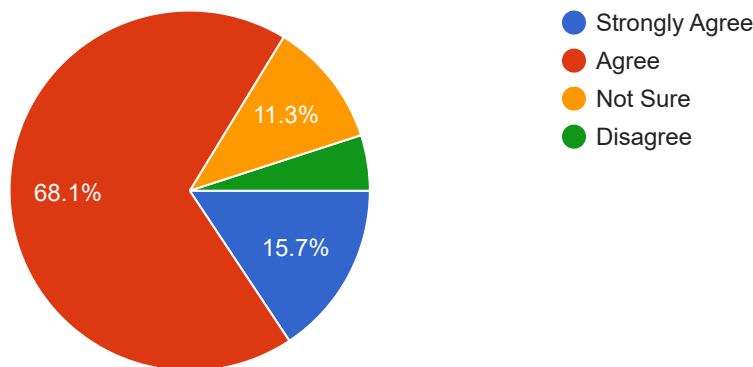

The curriculum is designed so as to enhance our employability

1,002 responses