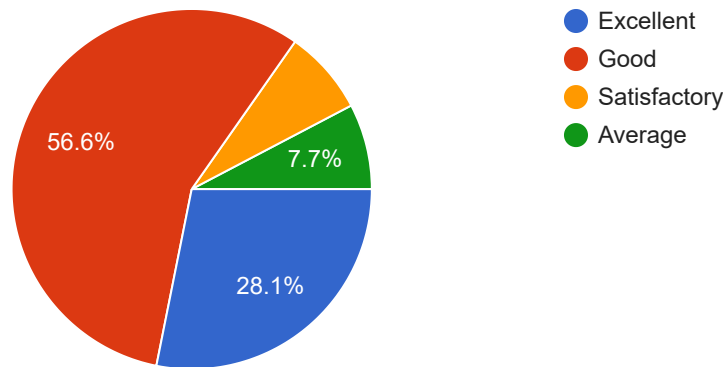

 Copy

1,002 responses

Your opinion about office regarding admission process, Govt. Scholarships, Girls free ship, Exam fees, T.C, administrative office etc.?

 Copy

1,002 responses

Your Opinion about Rest rooms, Vechile stand and Drinking water ?