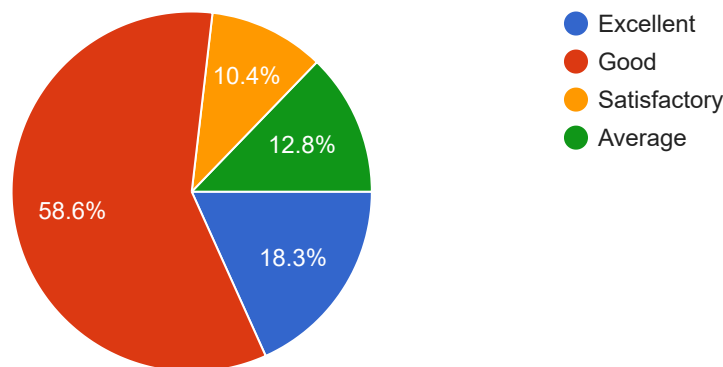

 Copy

1,002 responses

Your opinion about office regarding admission process, Govt. Scholarships, Girls free ship, Exam fees, T.C, administrative office etc.?

 Copy

1,002 responses

Your Opinion about Rest rooms, Vechile stand and Drinking water ?