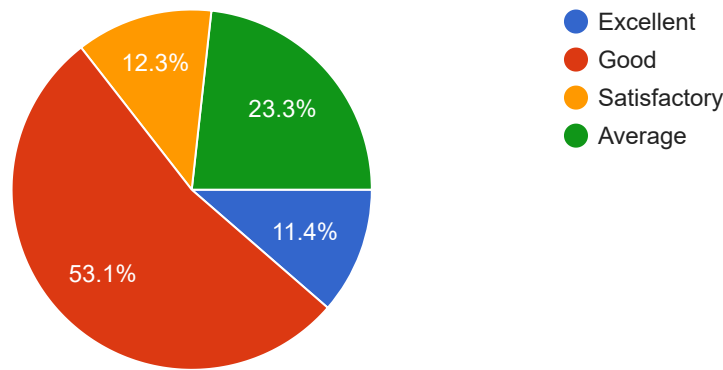

Your Opinion about Rest rooms, Vechile stand and Drinking water ?

Copy

1,002 responses