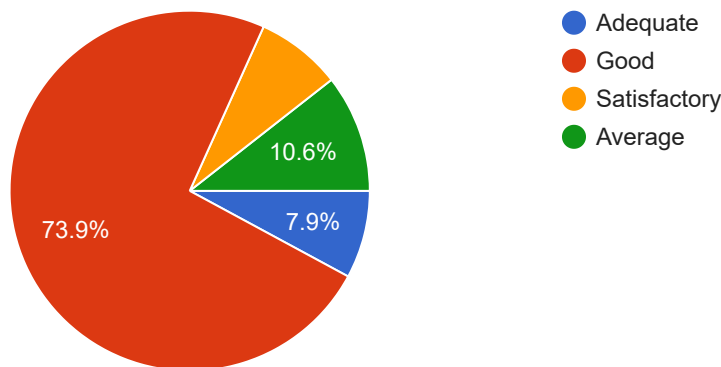

Infrastructure

What is your opinion about Library Facility ?

1,002 responses