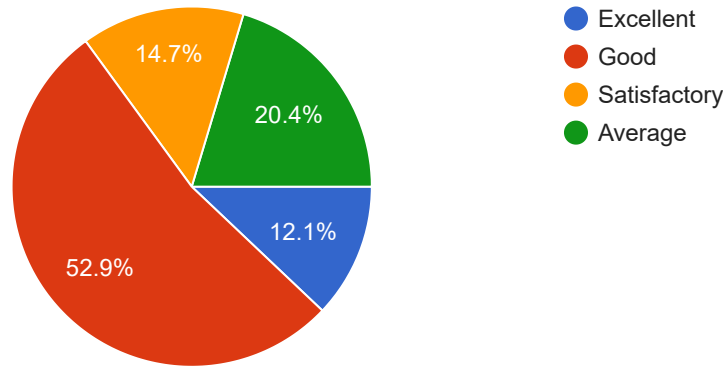

Your Opinion about Classrooms & Laboratories ?

Copy

1,002 responses