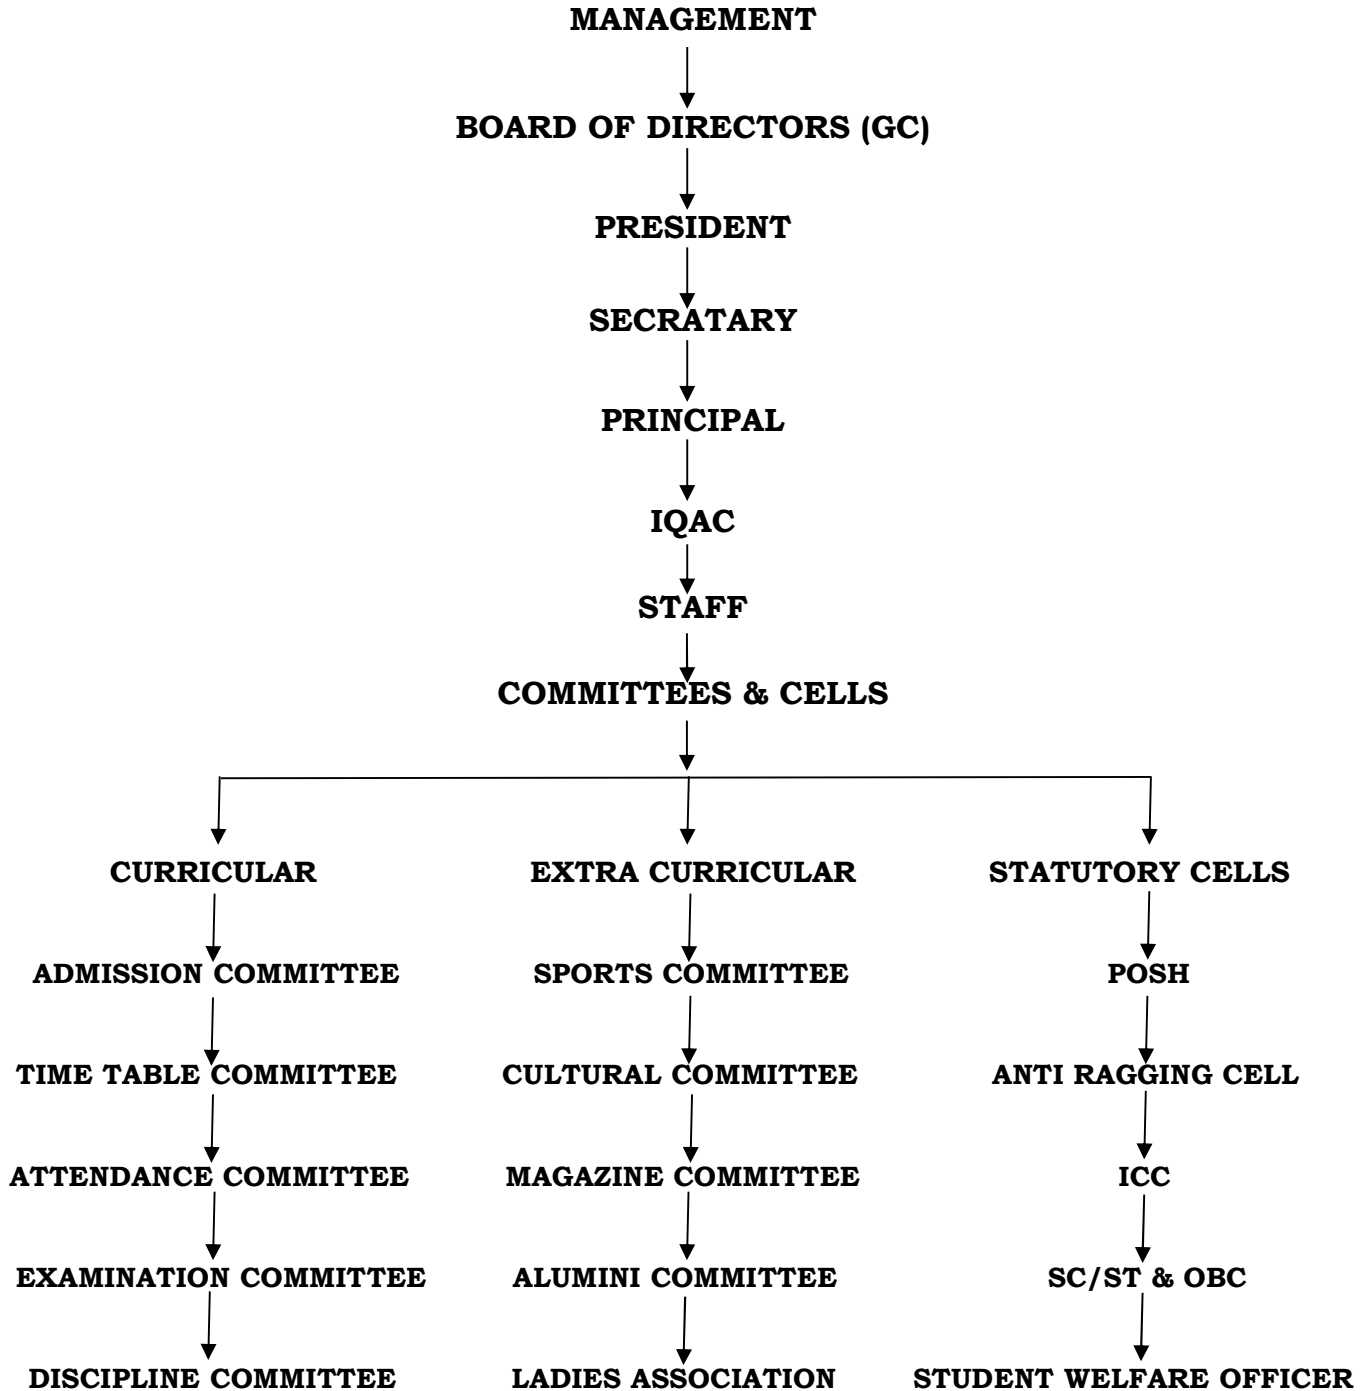

Sl. No.	Content	Supporting document link
1	Process for hiring employees	https://ruralcollegekanakapura.in/wp-content/uploads/2022/12/Strategy-Development.pdf
2	Self Assessment	https://ruralcollegekanakapura.in/wp-content/uploads/2022/12/Self-Assesment.pdf
3	Affiliation	https://ruralcollegekanakapura.in/affiliation/

PRINCIPAL
RURAL COLLEGE
KANAKAPURA-562 117
Ramanagara District.

NAAC RE-ACCREDITED WITH B⁺⁺

The Rural College

RES Campus, MG Road, Kanakapura 562117
(Affiliated to Bangalore University)

Web : ruralcollegekanakapura.in Email : rck.kanakapura@gmail.com

Ph : 080 27522434

ORGANISATION CHART

[Signature]
 PRINCIPAL
 RURAL COLLEGE
 KANAKAPURA-562 117
 Ramanagara District.